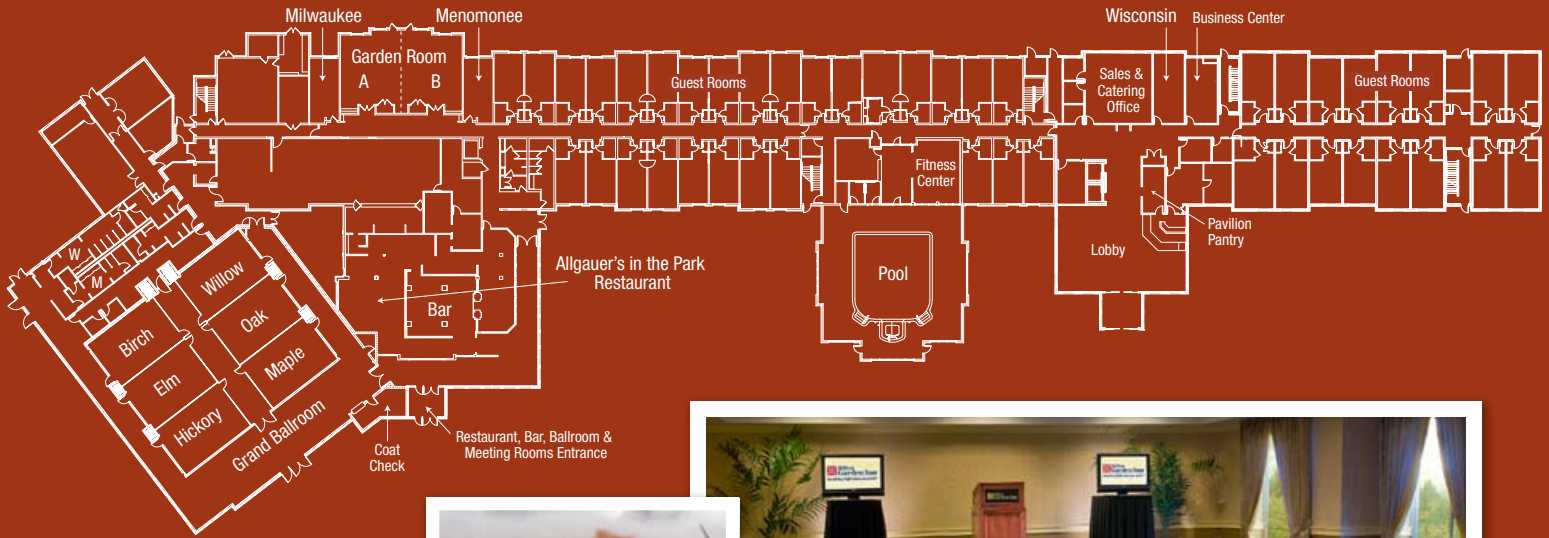

Room Capacities

Room Capacities	Area (ft.)	Dimensions	Class-room	Theater	Banquet	Reception	Conference	U-Shape	Hollow Square
Garden A & B	1,568	49 x 32 x 10'	70	100	100	110	60	65	50
Garden A	768	24 x 32 x 10'	30	—	50	50	25	20	25
Garden B	768	24 x 32 x 10'	30	—	50	50	25	20	25
Menomonee	286	13 x 22 x 9'	—	—	10	—	10	—	—
Milwaukee	286	13 x 22 x 9'	—	—	10	—	10	—	—
Wisconsin	336	12 x 28 x 8'	—	—	10	—	10	—	—
Grand Ballroom	5,082	66 x 77 x 13'	360	500	420	600	—	—	—
Birch	726	22 x 33 x 13'	40	80	60	80	40	25	40
Elm	726	22 x 33 x 13'	40	80	60	80	40	25	40
Hickory	726	22 x 33 x 13'	40	80	60	80	40	25	40
Willow	726	22 x 33 x 13'	40	80	60	80	40	25	40
Oak	726	22 x 33 x 13'	40	80	60	80	40	25	40
Maple	726	22 x 33 x 13'	40	80	60	80	40	25	40

Meetings & Special Events Made Easy

Our online Event Planning Tools give you control over your event:

View the current number of reserved rooms, make group reservations, plus view, download and print a guest reservations list.

Create your own seating styles/arrangements.

Build personalized group web pages that display your event details, maps, directions and enable guest reservations with your special rate.

For your next meeting, call Hilton Direct® at 1-800-321-3232 or the hotel direct at 414-359-9823 or visit milwaukeeparkplace.hgi.com.